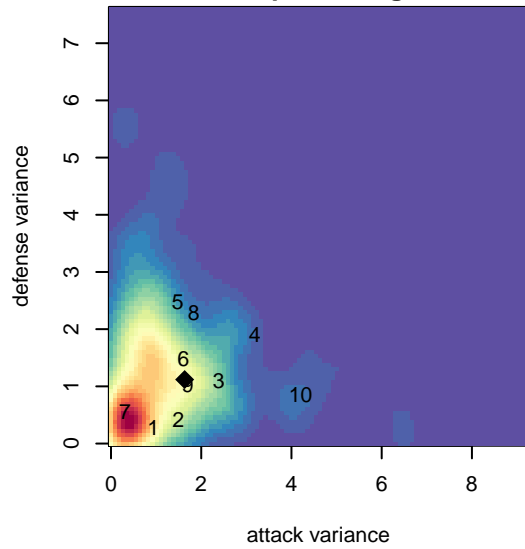

LWPFC White Piranhas G00

Lake Washington Premier FC
 Redmond, WA
 G00 total strength=1546
 attack=14.29 defense=12.36
 spr league = Win PSPL WSPL 2 (00) U17

alt names used:
 LWPFC White Piranhas
 LWPFC White Piranhas
 LAKE WASHINGTON PREMIER FC WHITE PI

Venues played:
 2016 PacNW Winter Classic Premier II U17
 2016 Win PSPL WSPL 2 (00) U17
 2016 WA Cup Silver Division

LWPFC White Piranhas G00
 Dots are actual minus expected GF (blue circles) and GA (red triangles).
 Blue line is smoothed change in attack strength. Red is smoothed change in defense strength.

**attack and defense variance (black dot)
relative to other teams
and top 10 in region**

**attack and defense rating
relative to others at age
and all opponents in last 13 months**

**attack and defense rating
relative to others at age
and all opponents in last 13 months**

Performance relative to 13 month average

Performance relative to 13 month average

Distribution of opponents
 Red = Lose zone, Blue = Win zone, Green = Even
 Black line separates win/lose zones

lot. A=Neither has attack advantage, B=Opponent has both attack and defense advantage, C=Opponent has both attack and defense disadvantage, D=Both have