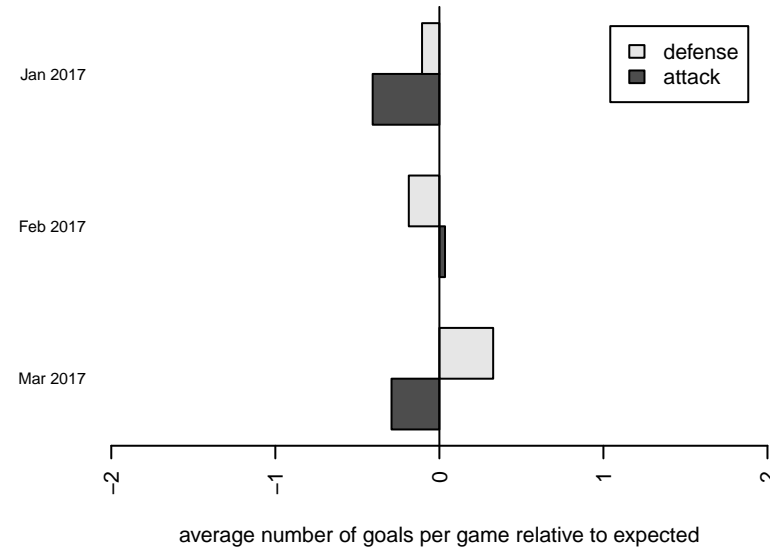

Venues played:
 2016 PacNW Winter Classic Premier II U17
 2016 Win PSPL WSPL 2 (00) U17
 2016 WA Cup Silver Division

LWPFC White Piranhas G00
 Dots are actual minus expected GF (blue circles) and GA (red triangles).
 Blue line is smoothed change in attack strength. Red is smoothed change in defense strength.

**attack and defense variance (black dot)
relative to other teams
and top 10 in region**

**attack and defense rating
relative to others at age
and all opponents in last 13 months**

**attack and defense rating
relative to others at age
and all opponents in last 13 months**

Performance relative to 13 month average

Performance relative to 13 month average

Distribution of opponents
 Red = Lose zone, Blue = Win zone, Green = Even
 Black line separates win/lose zones

lot. A=Neither has attack advantage, B=Opponent has both attack and defense advantage, C=Opponent has both attack and defense disadvantage, D=Both have