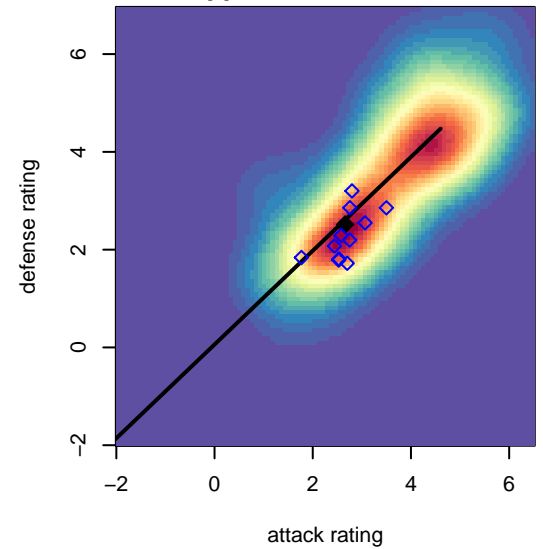

LWPFC White Piranhas G00

Lake Washington Premier FC
 Redmond, WA
 G00 total strength=1546
 attack=14.29 defense=12.36
 spr league = Win PSPL WSPL 2 (00) U17

alt names used:
 LWPFC White Piranhas
 LWPFC White Piranhas
 LAKE WASHINGTON PREMIER FC WHITE PI

Venues played:
 2016 PacNW Winter Classic Premier II U17
 2016 Win PSPL WSPL 2 (00) U17
 2016 WA Cup Silver Division

LWPFC White Piranhas G00
 Dots are actual minus expected GF (blue circles) and GA (red triangles).
 Blue line is smoothed change in attack strength. Red is smoothed change in defense strength.

**attack and defense variance (black dot)
relative to other teams
and top 10 in region**

**attack and defense rating
relative to others at age
and all opponents in last 13 months**

**attack and defense rating
relative to others at age
and all opponents in last 13 months**

Performance relative to 13 month average

Performance relative to 13 month average

Distribution of opponents
 Red = Lose zone, Blue = Win zone, Green = Even
 Black line separates win/lose zones

lot. A=Neither has attack advantage, B=Opponent has both attack and defense advantage, C=Opponent has both attack and defense disadvantage, D=Both have