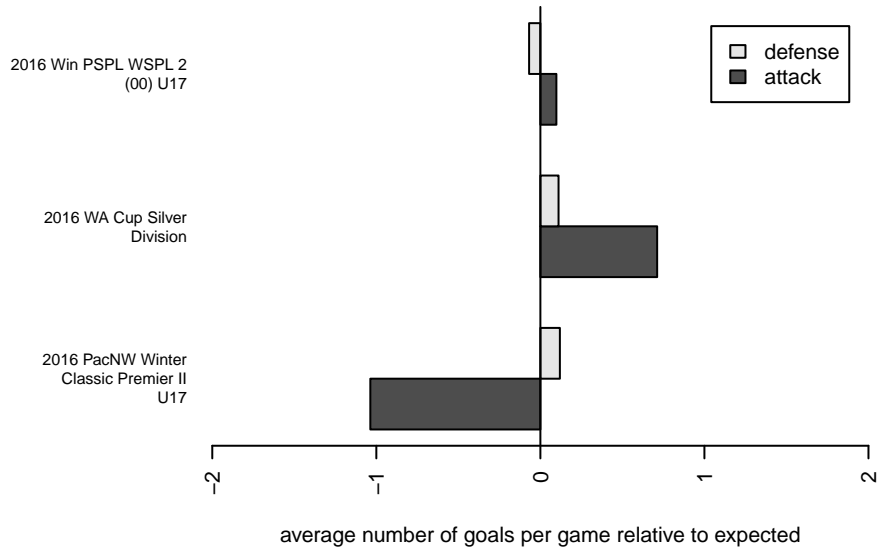

LWPFC White Piranhas G00

Lake Washington Premier FC
 Redmond, WA
 G00 total strength=1546
 attack=14.29 defense=12.36
 spr league = Win PSPL WSPL 2 (00) U17

alt names used:
 LWPFC White Piranhas
 LWPFC White Piranhas
 LAKE WASHINGTON PREMIER FC WHITE PI

Venues played:
 2016 PacNW Winter Classic Premier II U17
 2016 Win PSPL WSPL 2 (00) U17
 2016 WA Cup Silver Division

LWPFC White Piranhas G00
 Dots are actual minus expected GF (blue circles) and GA (red triangles).
 Blue line is smoothed change in attack strength. Red is smoothed change in defense strength.

**attack and defense variance (black dot)
relative to other teams
and top 10 in region**

**attack and defense rating
relative to others at age
and all opponents in last 13 months**

**attack and defense rating
relative to others at age
and all opponents in last 13 months**

Performance relative to 13 month average

Performance relative to 13 month average

Distribution of opponents
 Red = Lose zone, Blue = Win zone, Green = Even
 Black line separates win/lose zones

lot. A=Neither has attack advantage, B=Opponent has both attack and defense advantage, C=Opponent has both attack and defense disadvantage, D=Both have