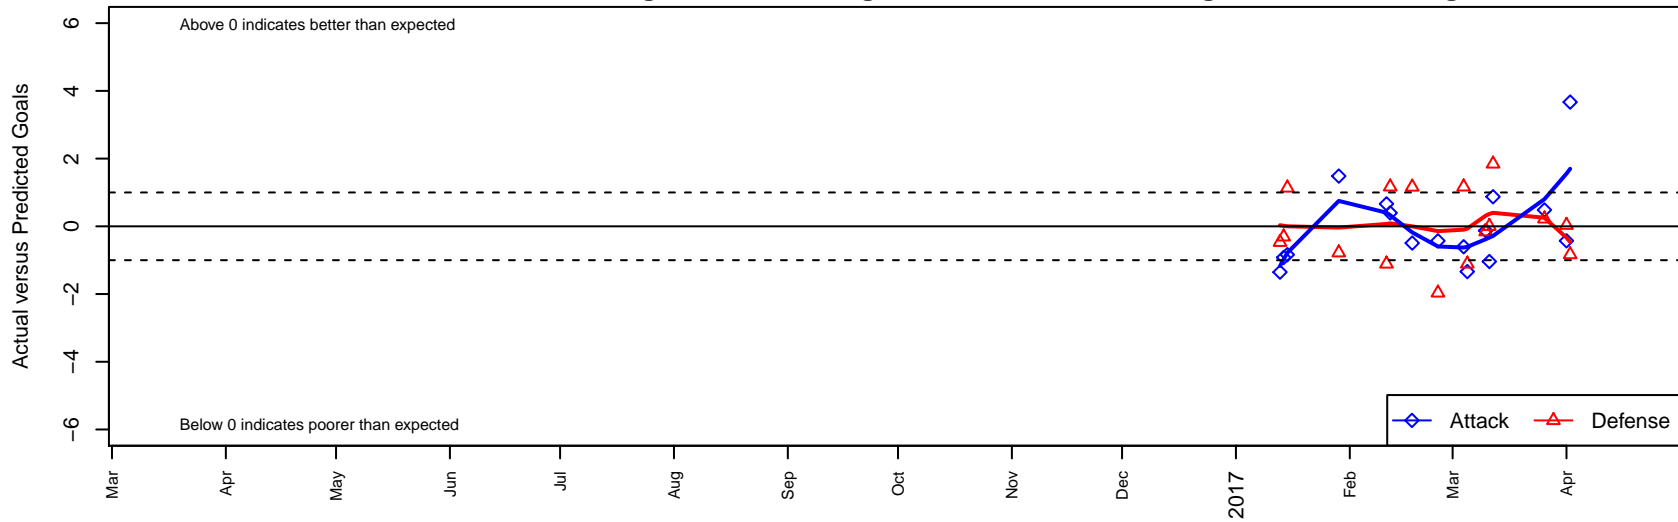

LWPFC White Piranhas G00

Lake Washington Premier FC
 Redmond, WA
 G00 total strength=1546
 attack=14.29 defense=12.36
 spr league = Win PSPL WSPL 2 (00) U17

alt names used:
 LWPFC White Piranhas
 LWPFC White Piranhas
 LAKE WASHINGTON PREMIER FC WHITE PI

Venues played:
 2016 PacNW Winter Classic Premier II U17
 2016 Win PSPL WSPL 2 (00) U17
 2016 WA Cup Silver Division

LWPFC White Piranhas G00
 Dots are actual minus expected GF (blue circles) and GA (red triangles).
 Blue line is smoothed change in attack strength. Red is smoothed change in defense strength.

**attack and defense variance (black dot)
relative to other teams
and top 10 in region**

**attack and defense rating
relative to others at age
and all opponents in last 13 months**

**attack and defense rating
relative to others at age
and all opponents in last 13 months**

Performance relative to 13 month average

Performance relative to 13 month average

Distribution of opponents
 Red = Lose zone, Blue = Win zone, Green = Even
 Black line separates win/lose zones

lot. A=Neither has attack advantage, B=Opponent has both attack and defense advantage, C=Opponent has both attack and defense disadvantage, D=Both have