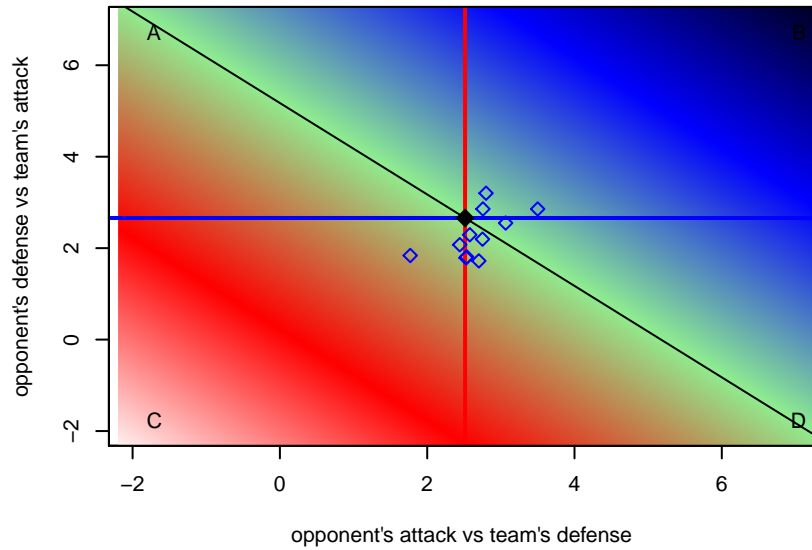

Venues played:
 2016 PacNW Winter Classic Premier II U17
 2016 Win PSPL WSPL 2 (00) U17
 2016 WA Cup Silver Division

LWPFC White Piranhas G00
 Dots are actual minus expected GF (blue circles) and GA (red triangles).
 Blue line is smoothed change in attack strength. Red is smoothed change in defense strength.

**attack and defense variance (black dot)
relative to other teams
and top 10 in region**

**attack and defense rating
relative to others at age
and all opponents in last 13 months**

**attack and defense rating
relative to others at age
and all opponents in last 13 months**

Performance relative to 13 month average

Performance relative to 13 month average

Distribution of opponents
 Red = Lose zone, Blue = Win zone, Green = Even
 Black line separates win/lose zones

lot. A=Neither has attack advantage, B=Opponent has both attack and defense advantage, C=Opponent has both attack and defense disadvantage, D=Both have