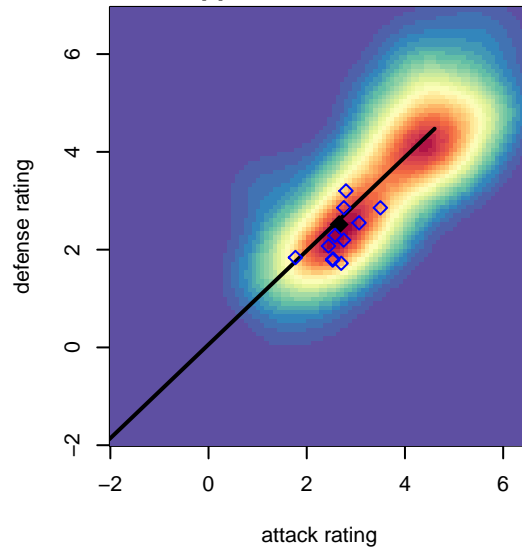

LWPFC White Piranhas G00

Lake Washington Premier FC
 Redmond, WA
 G00 total strength=1546
 attack=14.29 defense=12.36
 spr league = Win PSPL WSPL 2 (00) U17

alt names used:
 LWPFC White Piranhas
 LWPFC White Piranhas
 LAKE WASHINGTON PREMIER FC WHITE PI

Venues played:
 2016 PacNW Winter Classic Premier II U17
 2016 Win PSPL WSPL 2 (00) U17
 2016 WA Cup Silver Division

LWPFC White Piranhas G00
 Dots are actual minus expected GF (blue circles) and GA (red triangles).
 Blue line is smoothed change in attack strength. Red is smoothed change in defense strength.

**attack and defense variance (black dot)
relative to other teams
and top 10 in region**

**attack and defense rating
relative to others at age
and all opponents in last 13 months**

**attack and defense rating
relative to others at age
and all opponents in last 13 months**

Performance relative to 13 month average

Performance relative to 13 month average

Distribution of opponents
 Red = Lose zone, Blue = Win zone, Green = Even
 Black line separates win/lose zones

lot. A=Neither has attack advantage, B=Opponent has both attack and defense advantage, C=Opponent has both attack and defense disadvantage, D=Both have